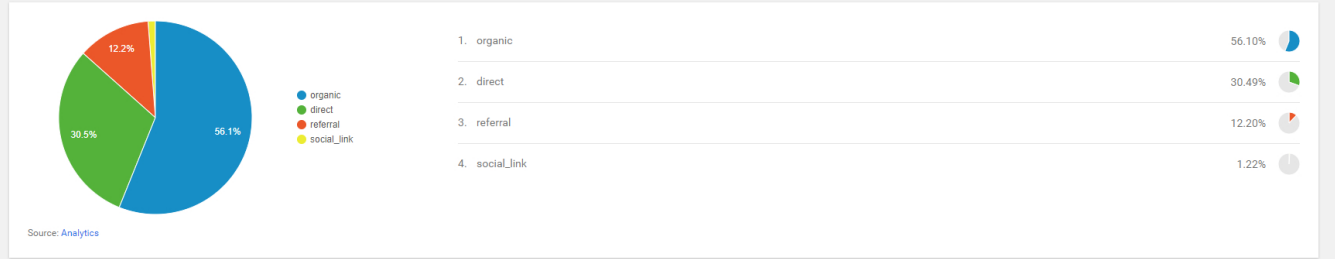

- Dashboard
- Site Kit
- Dashboard
- Search Console
- Analytics
- Settings
- WishList Member
- Posts
- Divi Overlays
- Media
- Pages
- Comments
- Projects
- Appearance
- Plugins
- Users
- Tools
- Settings
- BackupBuddy
- WP-Optimize
- Bloom
- Divi
- Collapse menu

Site Overview

All Traffic

How people found your site.

#1 → Last 28 days
This metric is only the last 28 days

Search Funnel

Impressions

1.2K

↑ 61.8%

Source: Search Console

Clicks

32

↑ 28.9%

Source: Search Console

Unique Visitors from Search

79

↑ 31.9%

Source: Analytics

Use goals to measure success.
Goals measure how well your site or app fulfills your target objectives.
[CREATE A NEW GOAL](#)

Popularity

Top search queries for your site	Clicks	Impressions
1. banhammer facebook	2	31
2. facebook banhammer	1	8
3. kansas city breakfast club	1	11
4. ad audit	0	1
5. ban fb	0	1
6. ban hammer	0	35
7. ban hammer icon	0	2
8. ban someone from business facebook page	0	1
9. ban.hammer	0	1
10. banhammer facebook like source	0	7

Source: Search Console

#2 Q: Have you looked at your profile on BCKC?

Others are...

Most popular content	Views
1. The Breakfast Business Network of Blue Springs and the Surrounding Area | We Help Each Other Grow in Our Local Community	48
2. Members | The Breakfast Business Network of Blue Springs and the Surrounding Area	29
3. Avoid The FB Ban Hammer | The Breakfast Business Network of Blue Springs and the Surrounding Area	14
4. Blog | The Breakfast Business Network of Blue Springs and the Surrounding Area	10
5. About | The Breakfast Business Network of Blue Springs and the Surrounding Area	7
6. Want to hear God Laugh? | The Breakfast Business Network of Blue Springs and the Surrounding Area	5
7. A Good Productivity Hack | The Breakfast Business Network of Blue Springs and the Surrounding Area	4
8. Application | The Breakfast Business Network of Blue Springs and the Surrounding Area	4
9. Closed Business | The Breakfast Business Network of Blue Springs and the Surrounding Area	4
10. The Concept of "Sometimes" may be what is holding you back... | The Breakfast Business Network of Blue Springs and the Surrounding Area	4

Source: Analytics

Title or URL [VIEW DATA](#)

Activate PageSpeed Insights.

Google PageSpeed Insights gives you metrics about performance, accessibility, SEO and PWA.

[ACTIVATE PAGESPEED INSIGHTS](#)

[Need help?](#)